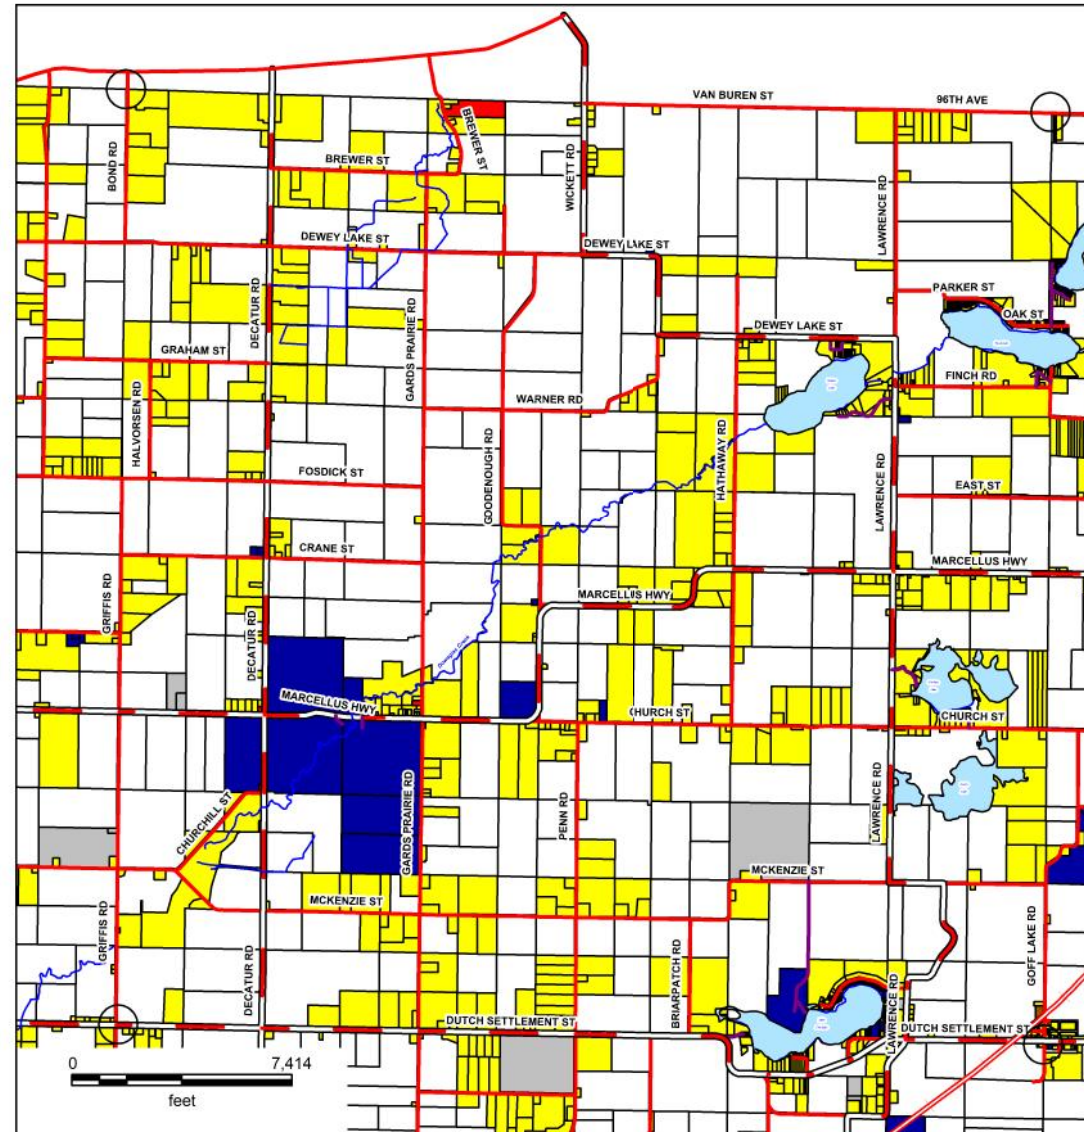

Wayne Township

GENERAL EXISTING LAND USE MAP

Wayne and Volinia Townships

Cass County Master Plan

Volinia Township

CLASS CODE LEGEND

-  Agriculture / Forestry
-  Residential
-  Commercial
-  Industrial
-  Public / Tax Exempt
-  Other
-  Pokagon Band of Potawatomi Indians
-  Township Boundary

July 1, 2014
Data Source: Information Systems

See Appendix C of Master Plan for summary description of each category.