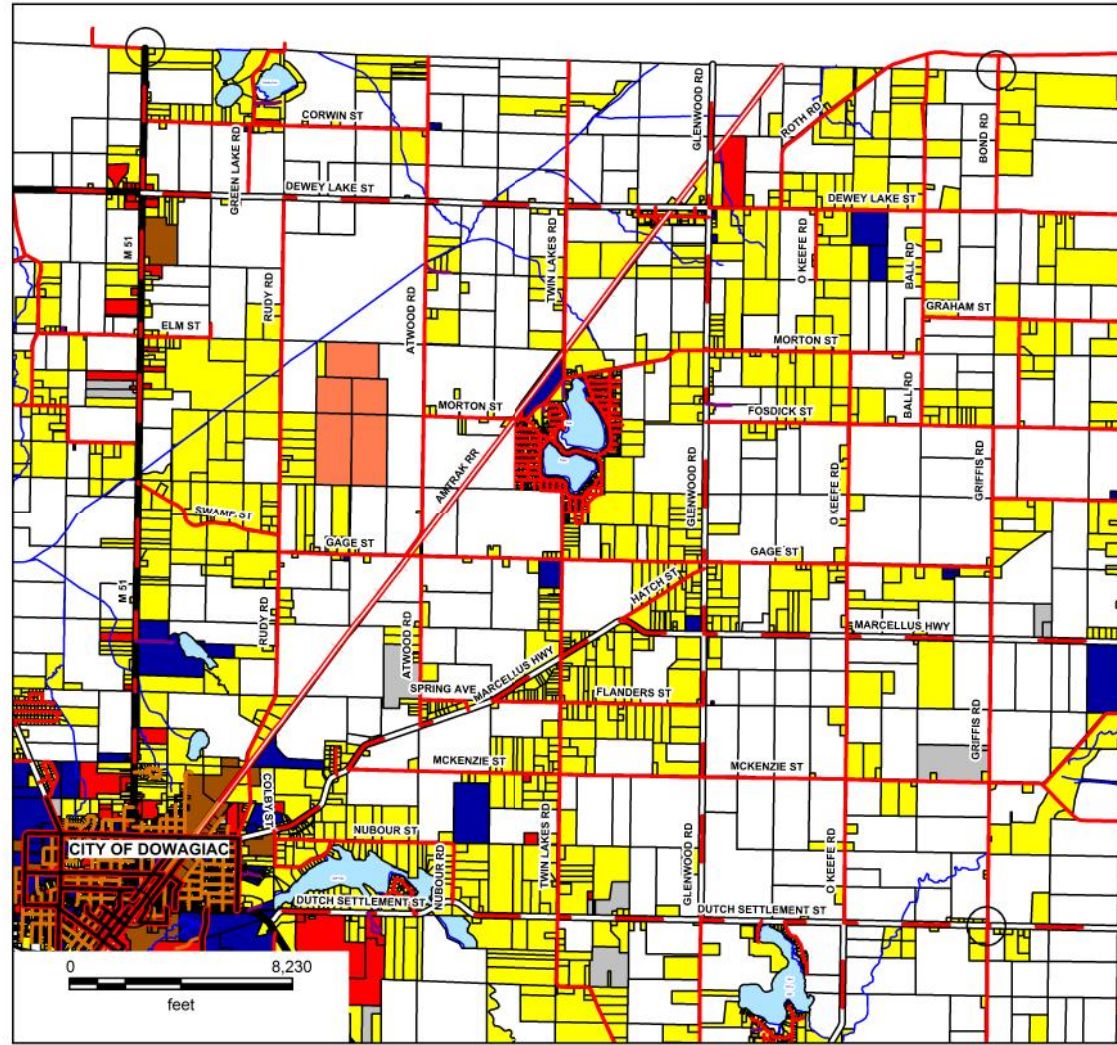

Wayne Township

GENERAL EXISTING LAND USE MAP

Wayne and Volinia Townships

Cass County Master Plan

Volinia Township

CLASS CODE LEGEND

-  Agriculture / Forestry
-  Residential
-  Commercial
-  Industrial
-  Public / Tax Exempt
-  Other
-  Pokagon Band of Potawatomi Indians
-  Township Boundary

July 1, 2014
Data Source: Information Systems

See Appendix C of Master Plan for summary description of each category.