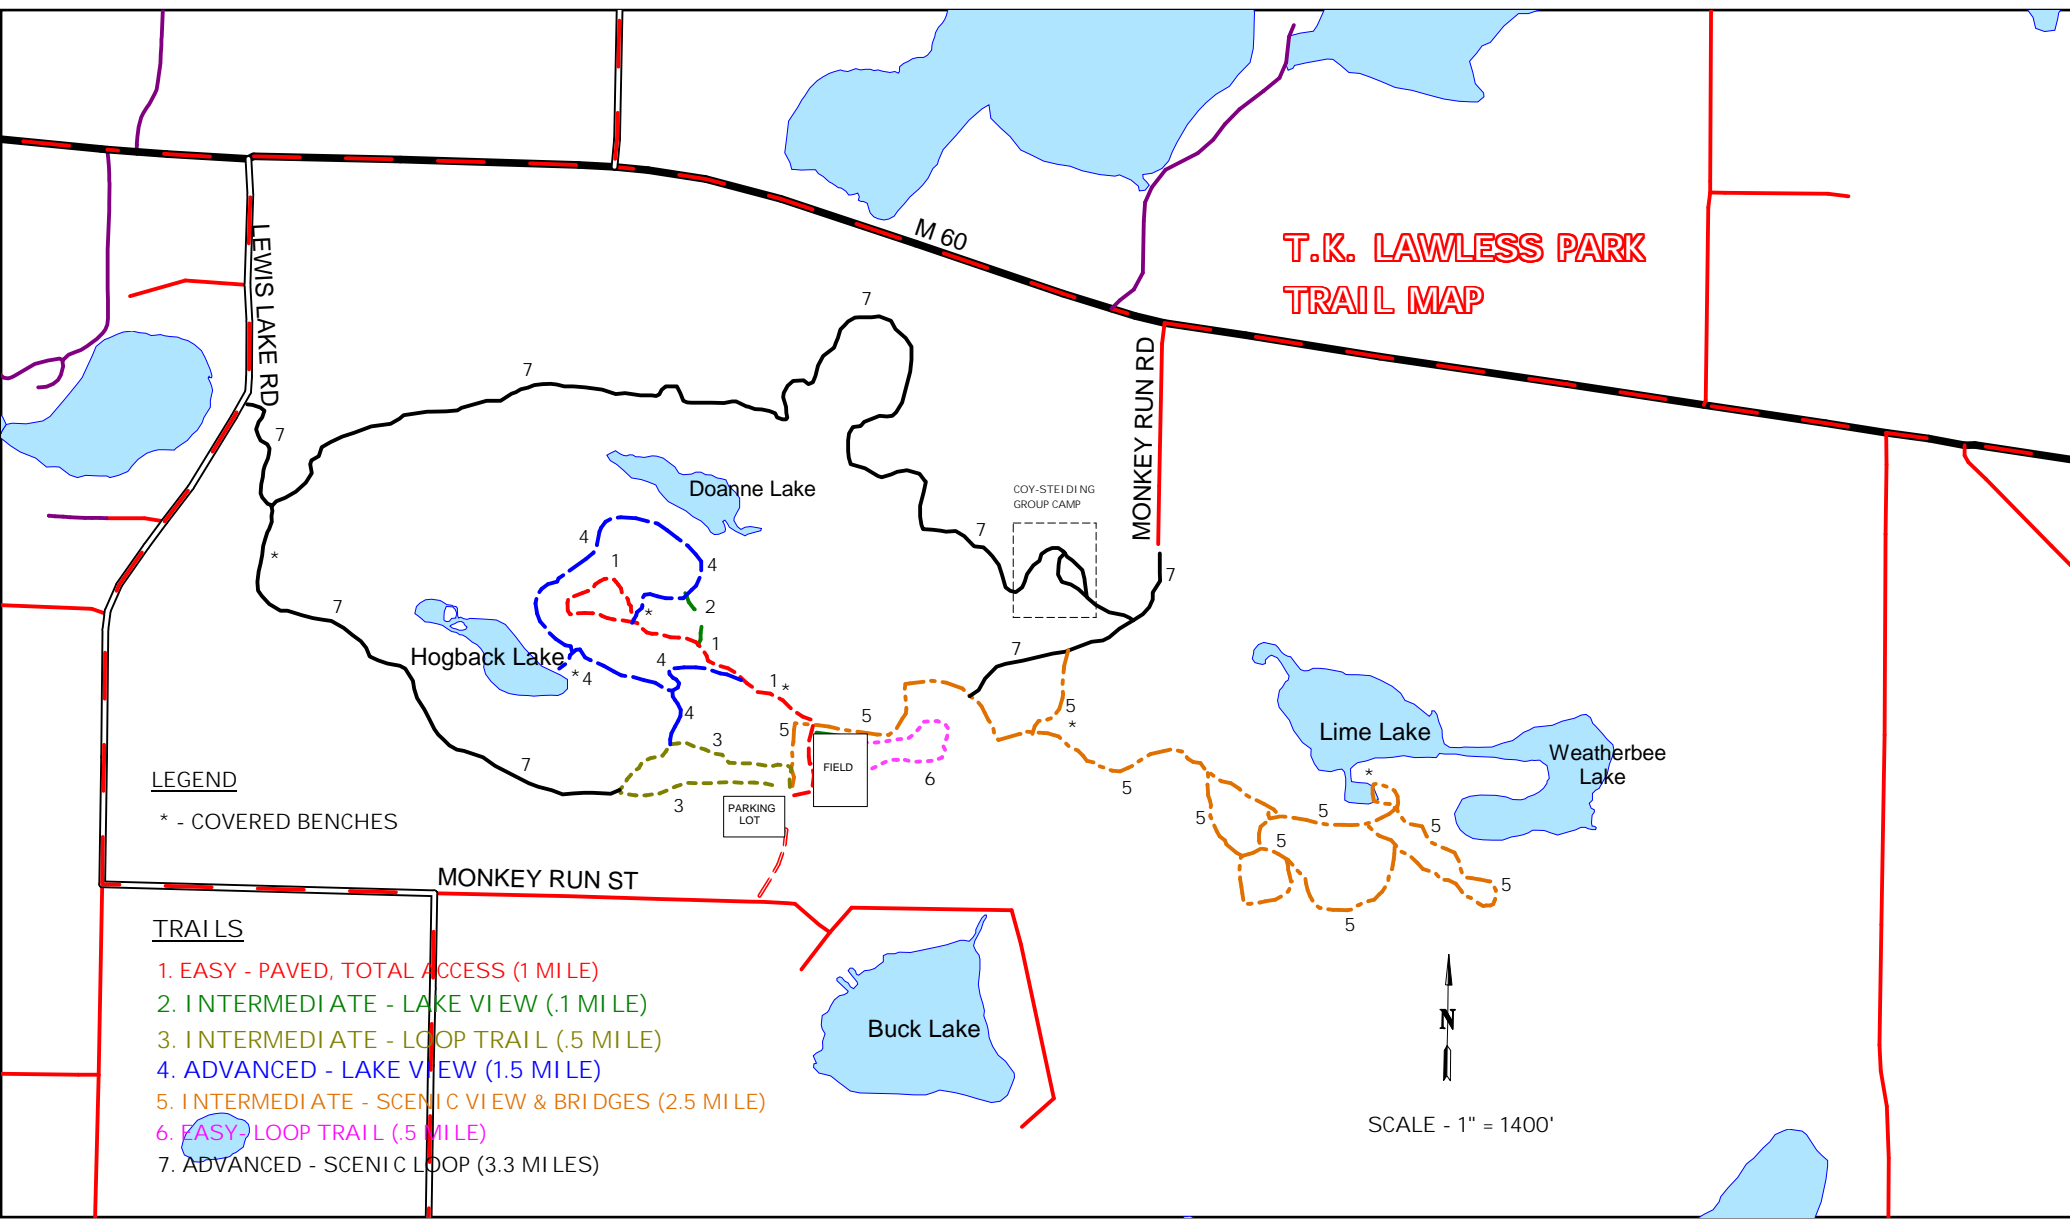

T.K. LAWLESS PARK TRAIL MAP

LEGEND

* - COVERED BENCHES

TRAILS

- 1. EASY - PAVED, TOTAL ACCESS (1 MILE)
- 2. INTERMEDIATE - LAKE VIEW (.1 MILE)
- 3. INTERMEDIATE - LOOP TRAIL (.5 MILE)
- 4. ADVANCED - LAKE VIEW (1.5 MILE)
- 5. INTERMEDIATE - SCENIC VIEW & BRIDGES (2.5 MILE)
- 6. EASY - LOOP TRAIL (5 MILE)
- 7. ADVANCED - SCENIC LOOP (3.3 MILES)

SCALE - 1" = 1400'