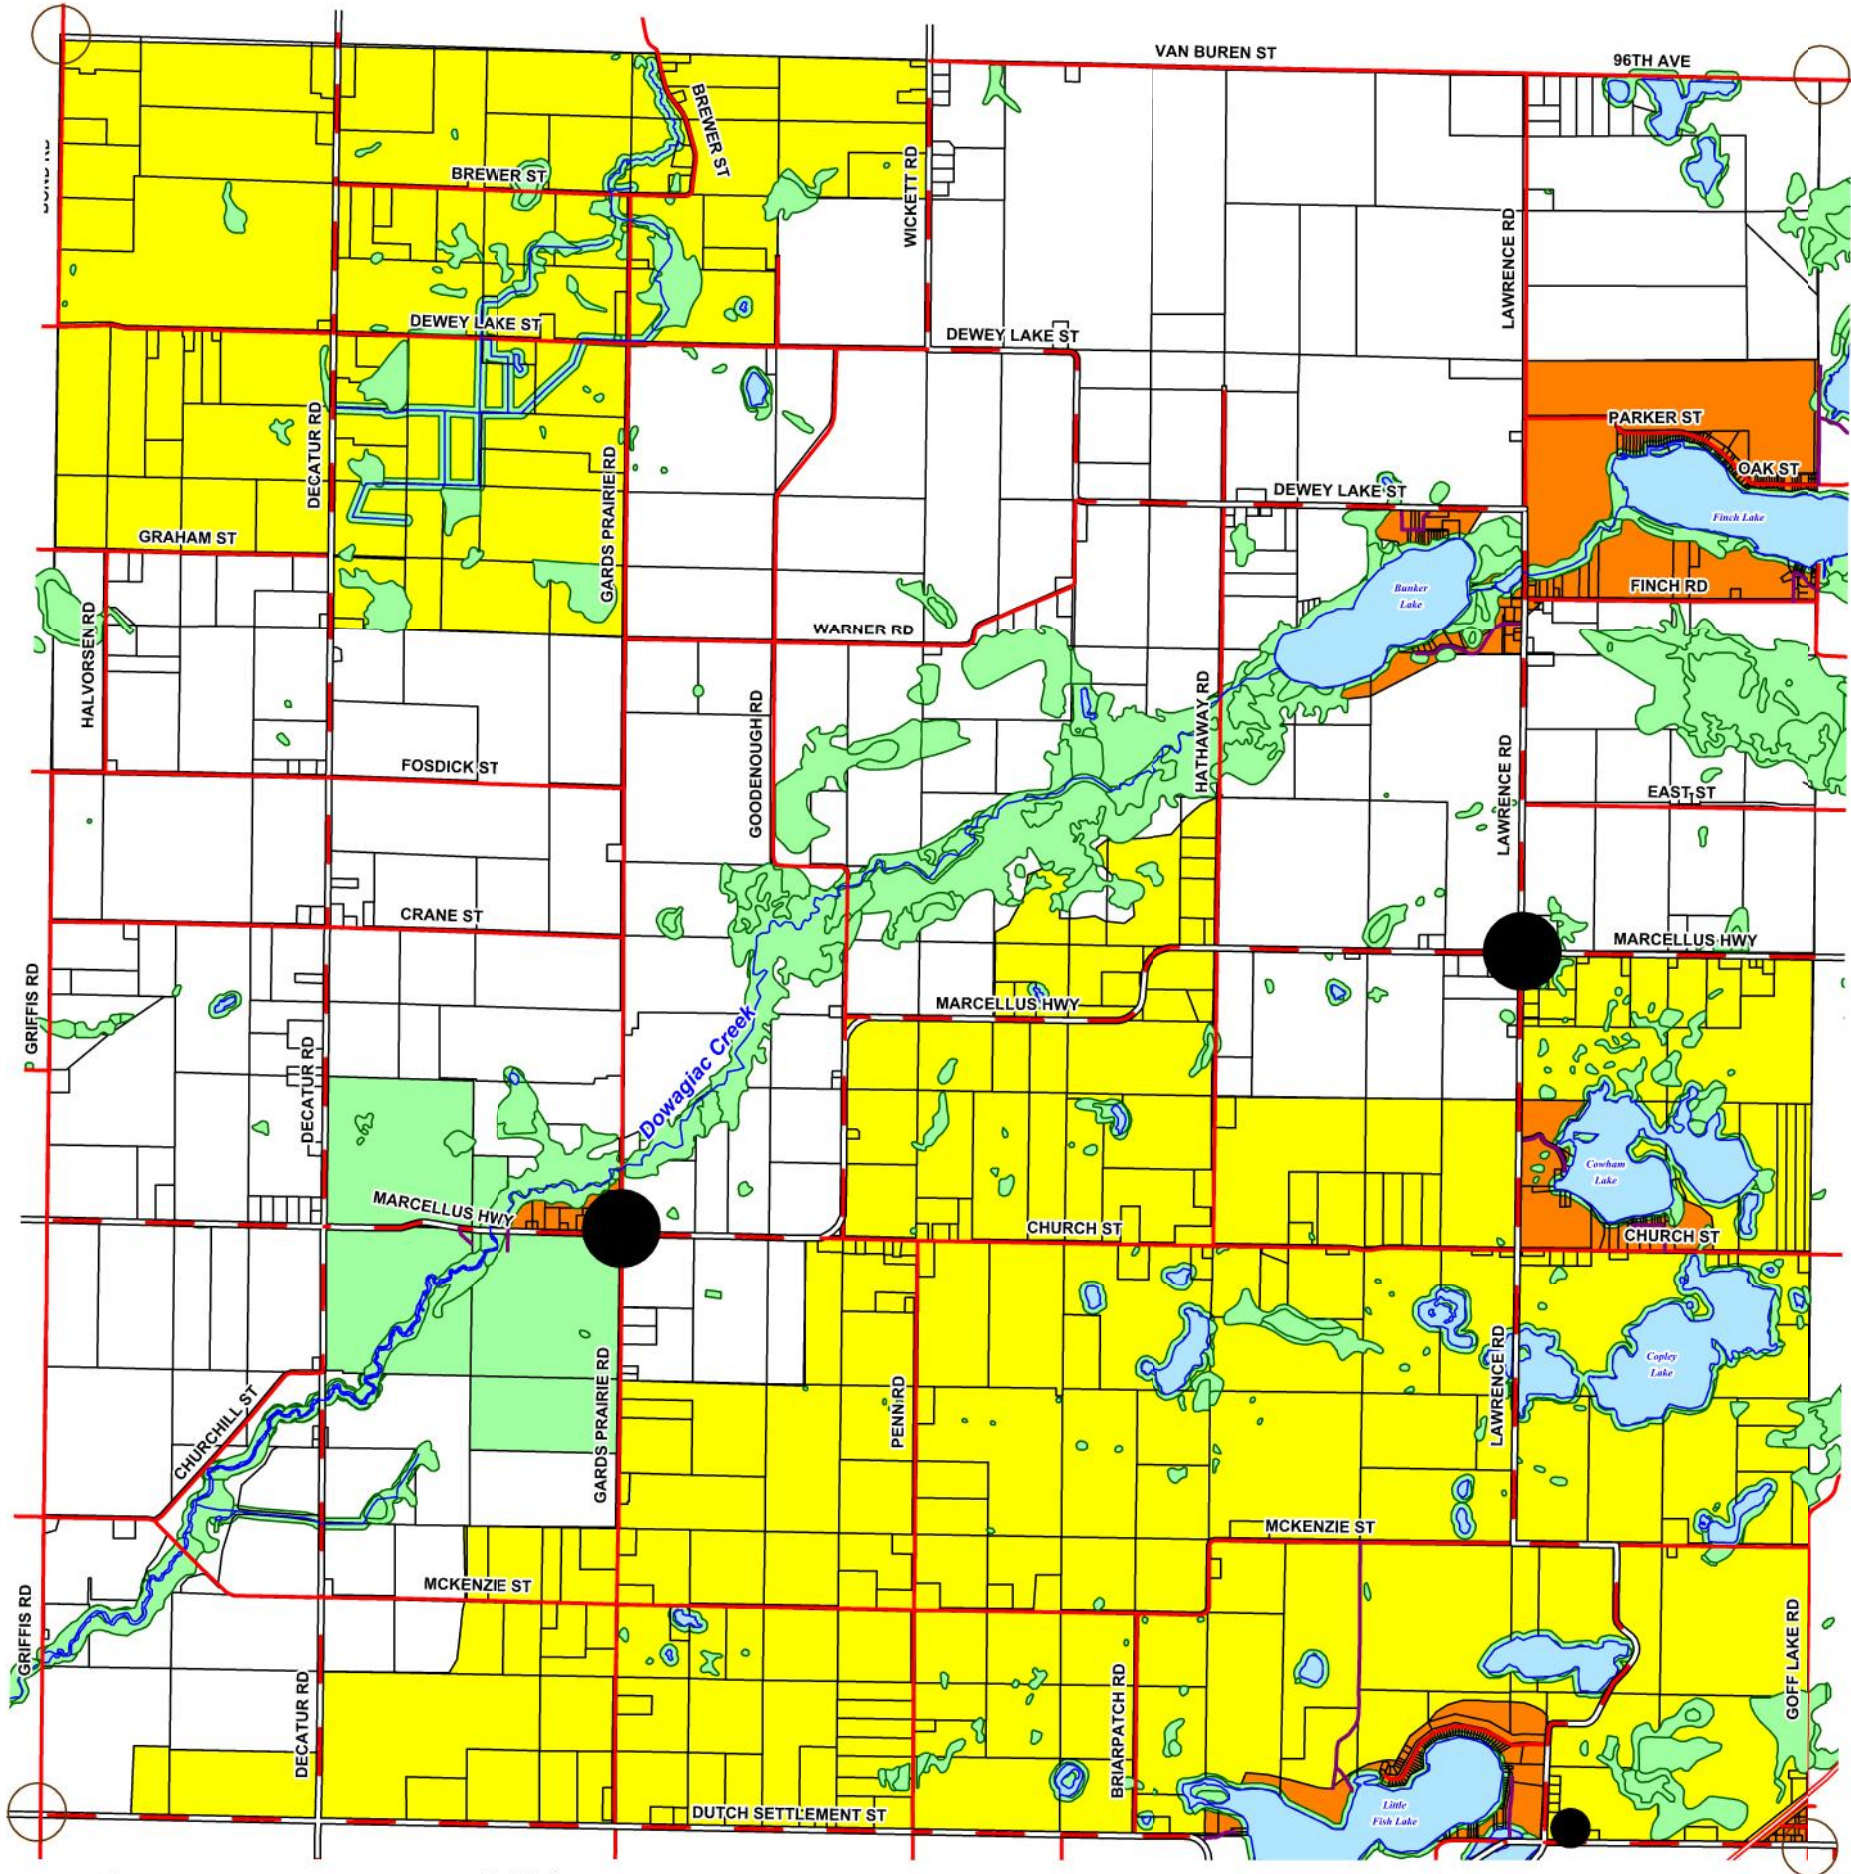

# VOLINIA TOWNSHIP FUTURE LAND USE MAP

Cass County Master Plan

## FUTURE LAND USE LEGEND

-  Agricultural Preservation Area
-  Rural Residential Area
-  Lakes Residential / Settlement Area
-  Rural Commercial Area
-  Resource Conservation Area
-  Township Boundary

July 1, 2014  
Data Source: For Wetlands - National Fish and Wildlife Service  
([www.fws.gov/nwi](http://www.fws.gov/nwi))