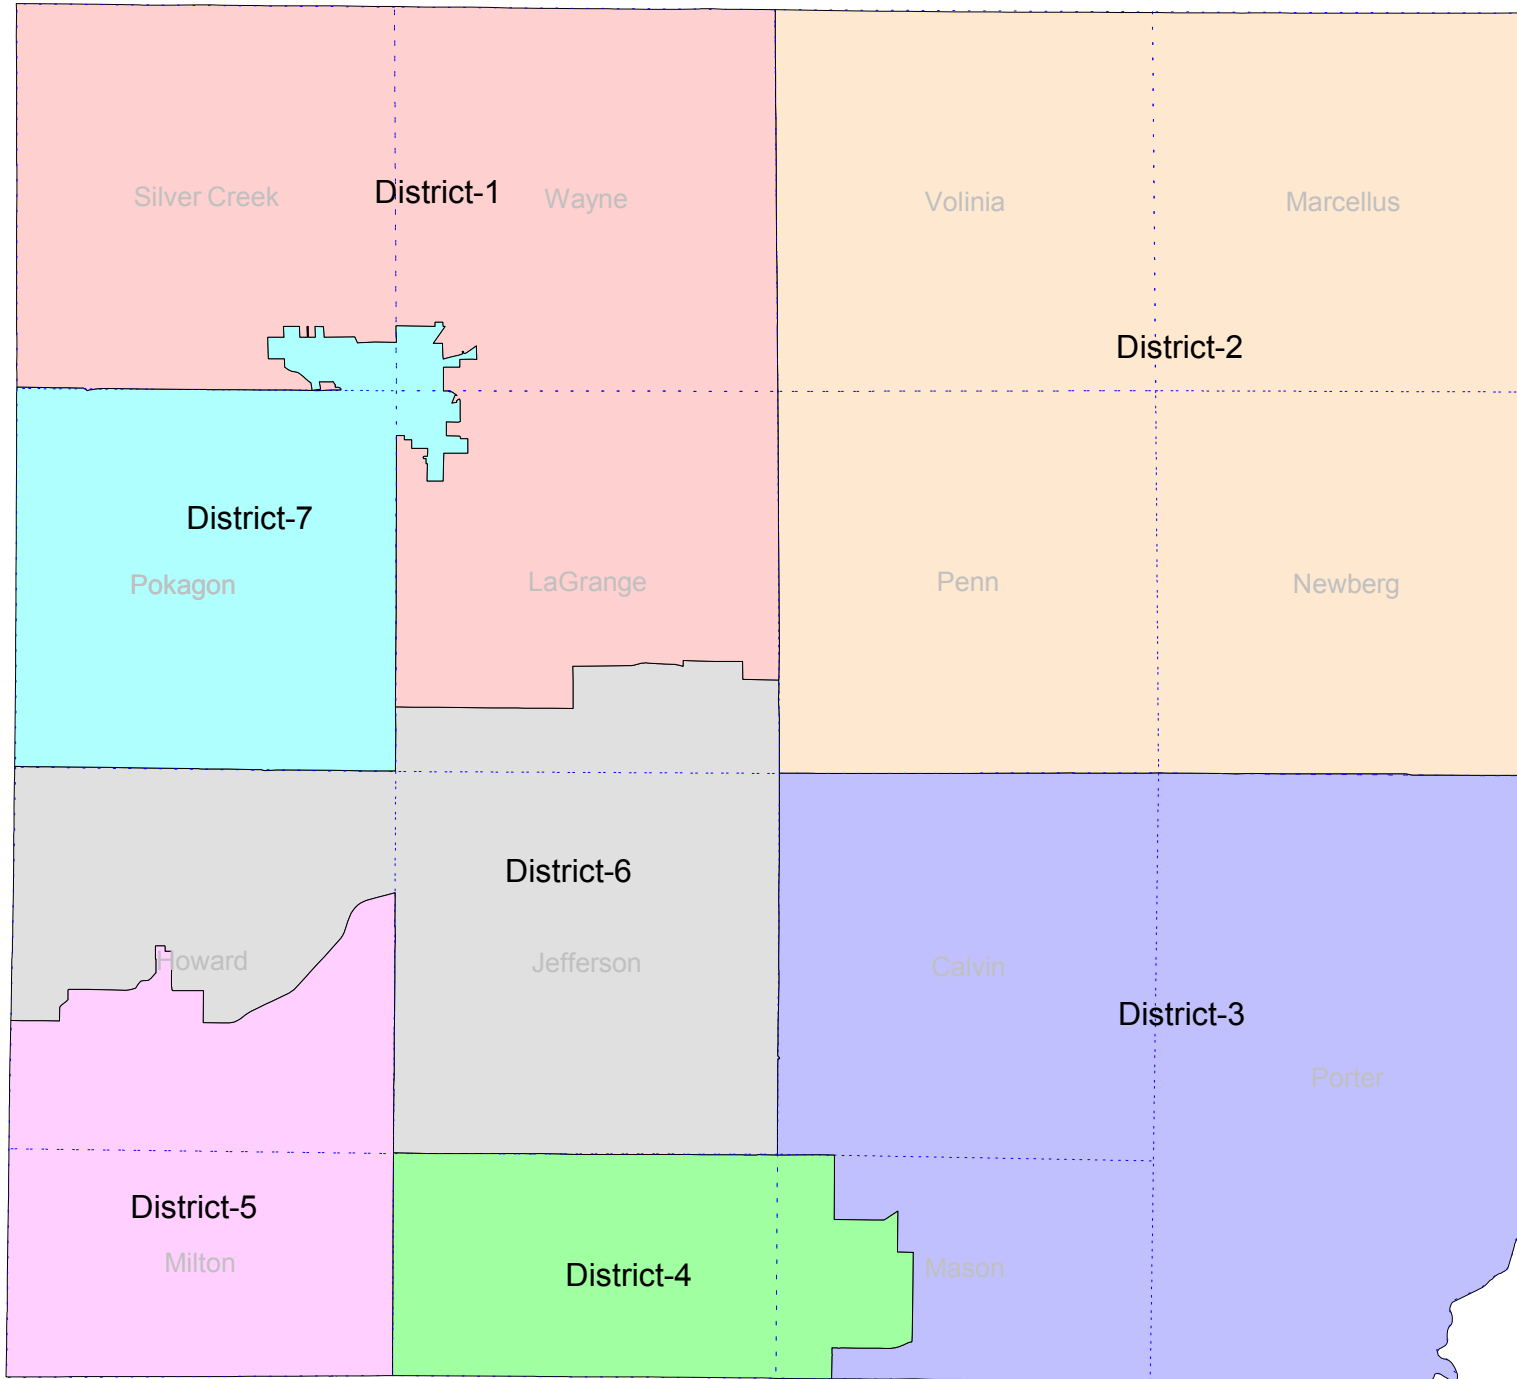

Proposed 2013 Commissioner Districts

Seven Member District

District	Population	Deviation
District-1	7,131	0.954564
District-2	7,057	0.944658
District-3	7,771	1.04023
District-4	7,558	1.01172
District-5	7,685	1.02872
District-6	7,222	0.966745
District-7	7,869	1.05335
Total	52,293	0

Township/City/Village Splits:

Dowagiac: District 1, 7

Howard: District 5, 6
(along precinct line)

Mason: District 3, 4

Lagrange: District 1, 6

Seven Member Districts:
7,470 mean population per district
11.9% deviation: 889 population